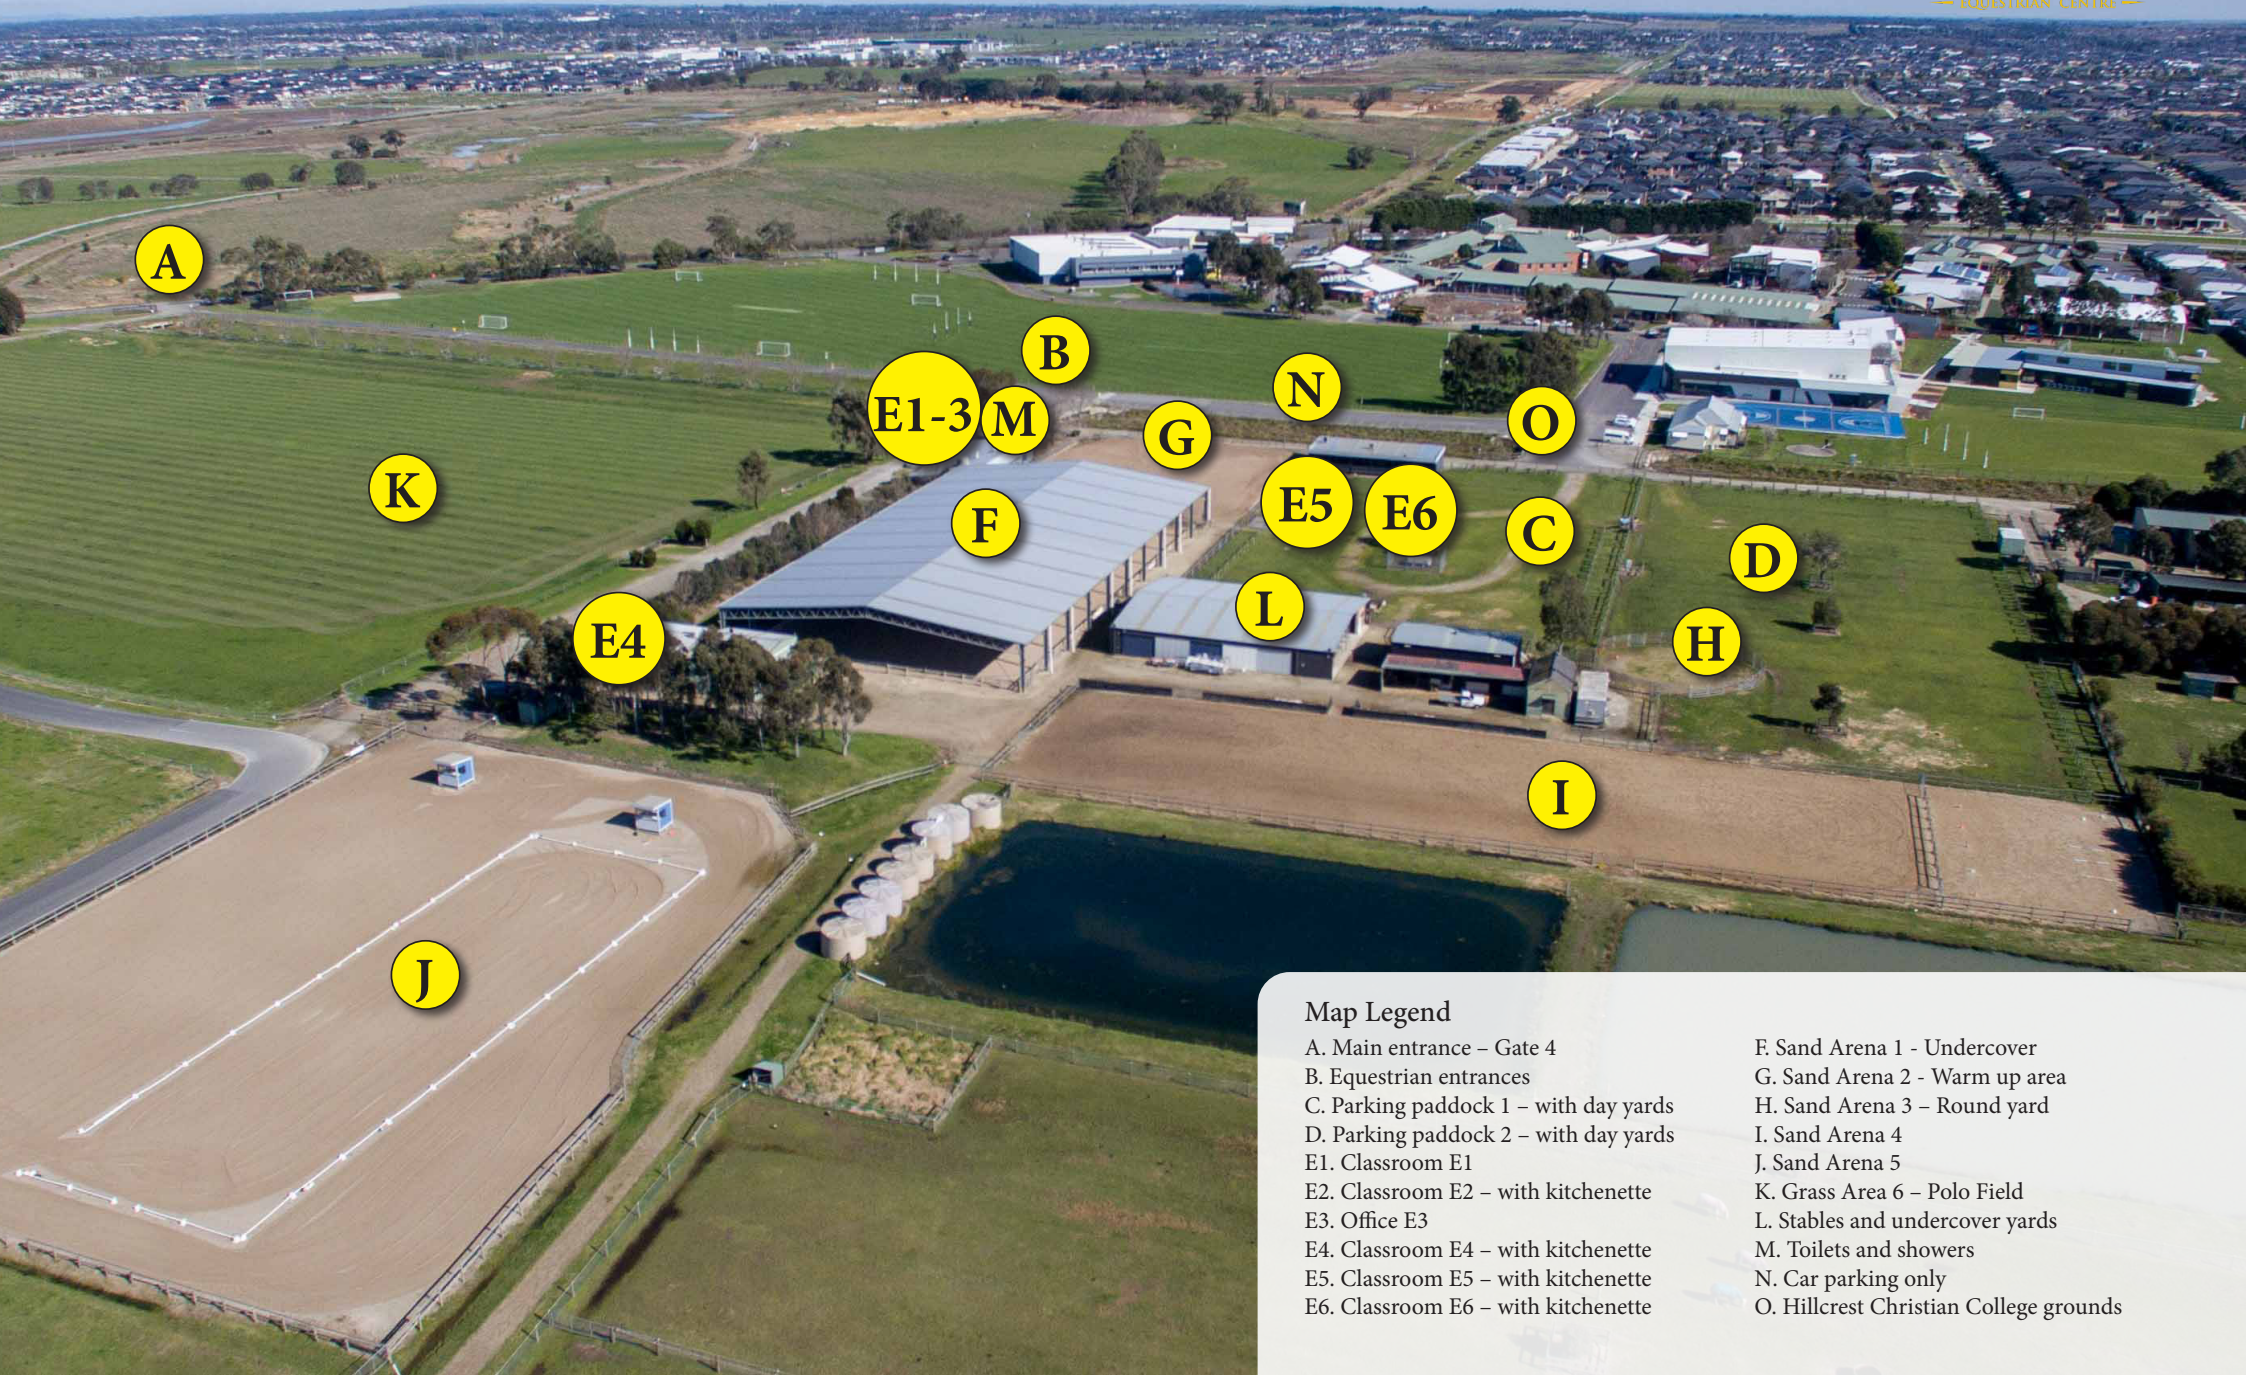

Ayr Hill Equestrian Centre Amenities Map

Map Legend

- A. Main entrance – Gate 4
- B. Equestrian entrances
- C. Parking paddock 1 – with day yards
- D. Parking paddock 2 – with day yards
- E1. Classroom E1
- E2. Classroom E2 – with kitchenette
- E3. Office E3
- E4. Classroom E4 – with kitchenette
- E5. Classroom E5 – with kitchenette
- E6. Classroom E6 – with kitchenette
- F. Sand Arena 1 - Undercover
- G. Sand Arena 2 - Warm up area
- H. Sand Arena 3 – Round yard
- I. Sand Arena 4
- J. Sand Arena 5
- K. Grass Area 6 – Polo Field
- L. Stables and undercover yards
- M. Toilets and showers
- N. Car parking only
- O. Hillcrest Christian College grounds